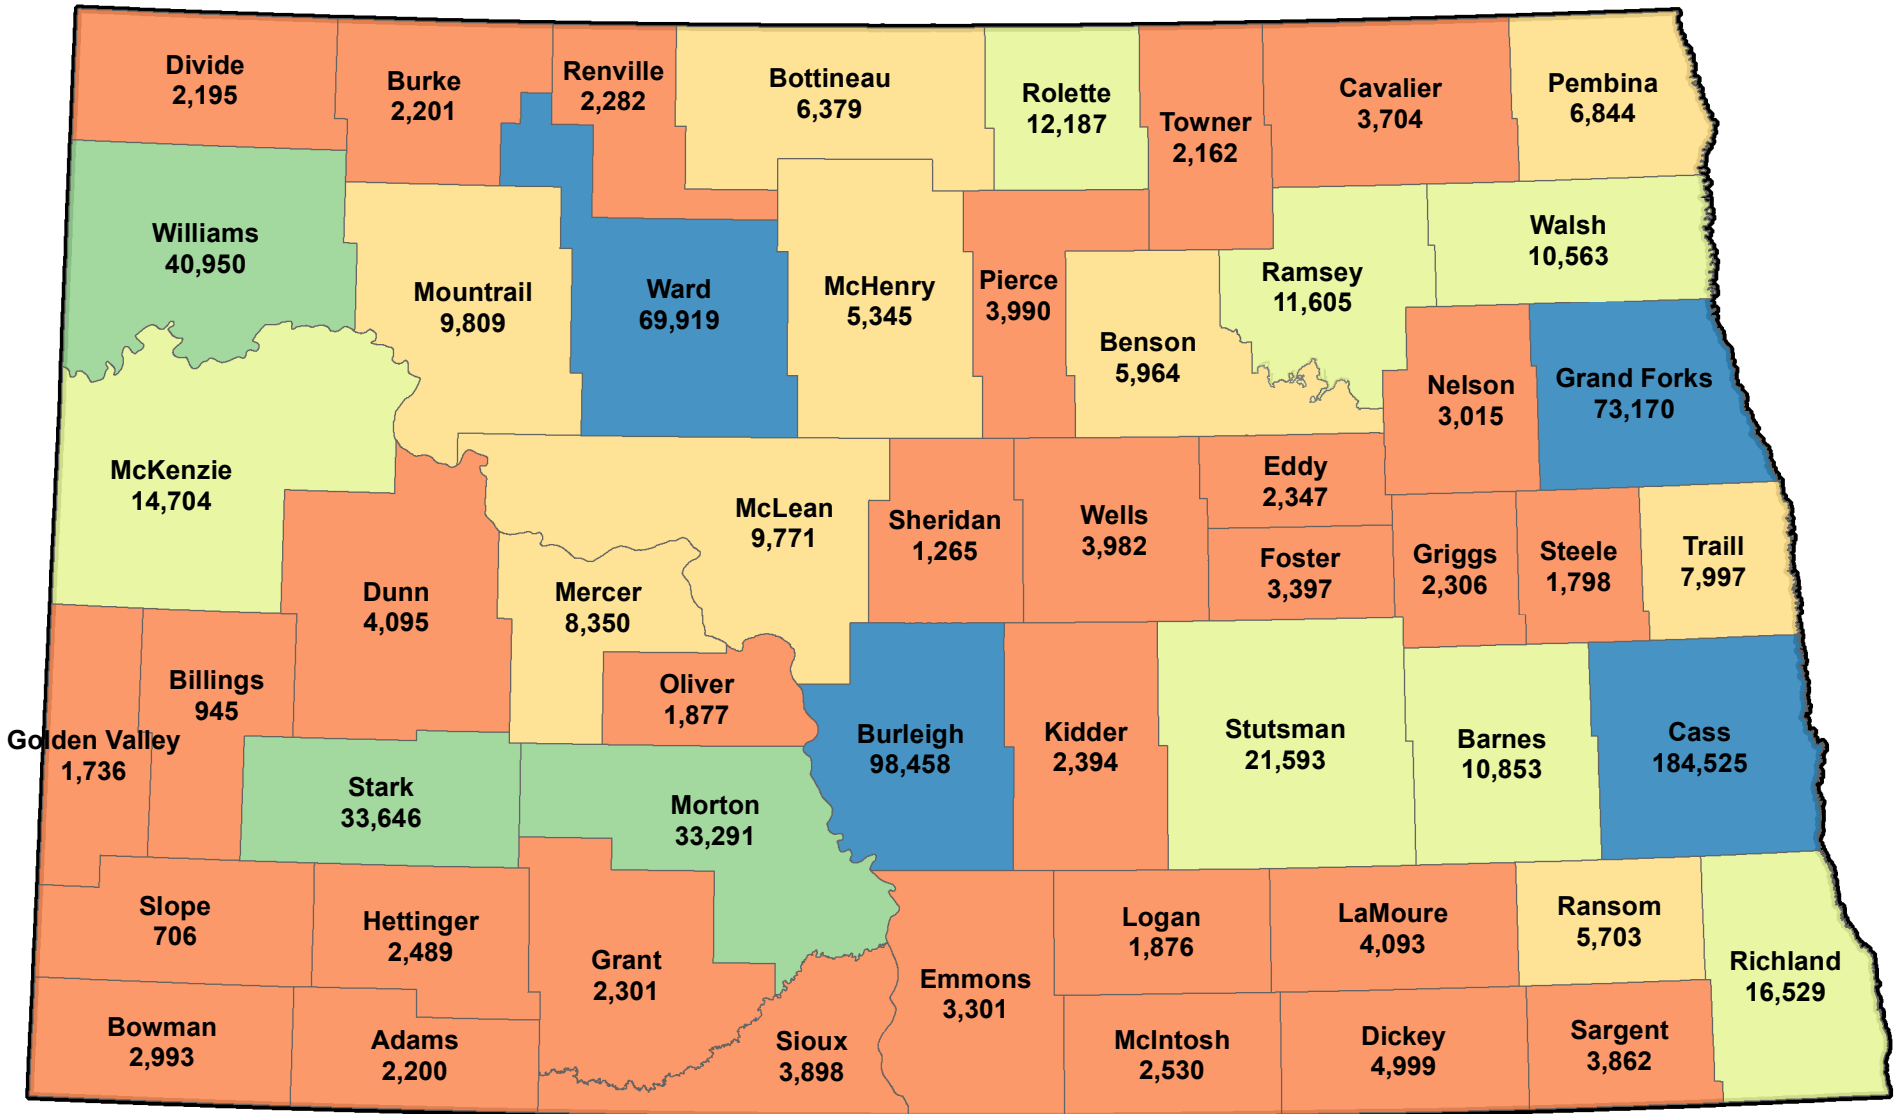

COUNTY POPULATION CENSUS 2020

Statewide: 779,094